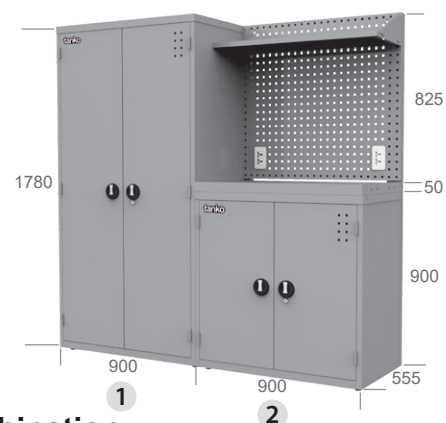

Includes SPA-1 Pole x 3

C combination

SY-03A W2100xD555XH1780

1 SAA-361 Storage Cabinet x1	2 SPQ-43A Panel set with light x1
	SPW-4 Steel Top x1
	SAG-231 Wastebin Cabinet x1
	SG-23071 Tool Cabinet x1

Includes SPA-1 Pole x 2