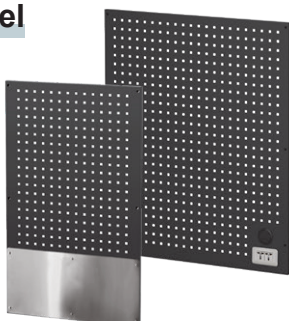

A stiffening plate is needed while choosing the wood top without cabinet underneath.

Pole

RPA-1

W40xD30xH1950

Set of two

Panel

With Socket

RPQ-6063A