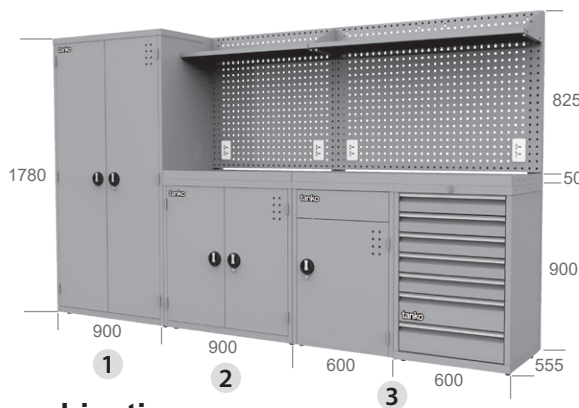

Combination