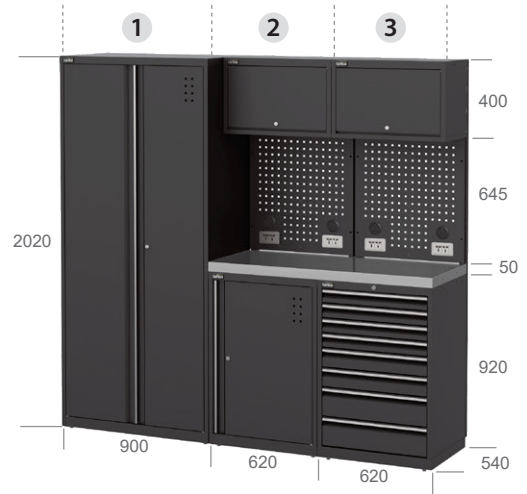

Combination 2

RY-02SA W2140xD540XH2020

1 RA-9201 Storage Cabinet x1	2 RPH-61 Wall Cabinet x1	3 RPH-61 Wall Cabinet x1
RPQ-6063A Panel with Socket x1	RPQ-6063A Panel with Socket x1	RPQ-6063A Panel with Socket x1
RA-6091 Storage Cabinet x1	RB-6098 Tool Cabinet x1	
RPW-12S Stainless Steel Top x1 (2,3 Shared)		

Includes RPA-1 Pole x 2 (4pcs)