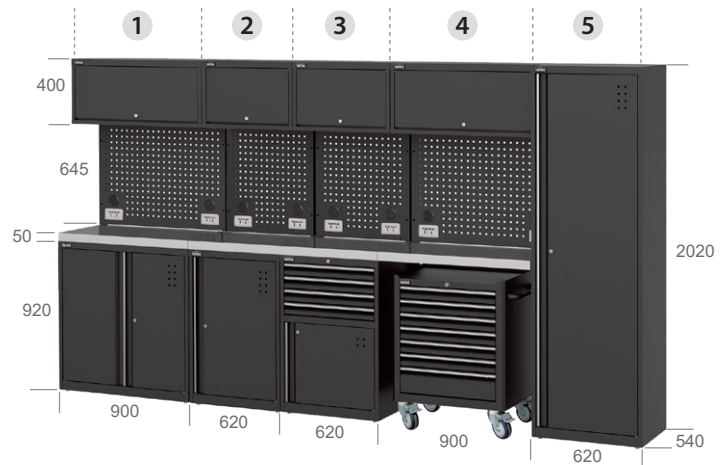

Combination 4

RY-04SA W3660xD540XH2020

1 RPH-91 Wall Cabinet x1	2 RPH-61 Wall Cabinet x1
RPQ-9063A Panel with Socket x1	RPQ-6063A Panel with Socket x1
RPW-09S Stainless Steel Top x1	RA-6091 Storage Cabinet x1
RA-9091 Storage Cabinet x1	4 RPH-91 Wall Cabinet x1
3 RPH-61 Wall Cabinet x1	RPQ-9063A Panel with Socket x1
RPQ-6063A Panel with Socket x1	RPW-09S Stainless Steel Top x1
RC-6094 Tool Cabinet x1	EGL-177M Tool Cabinet x1
RPW-12S Stainless Steel Top x1 (2,3 Shared)	
5 RE-6201 Clothes Locker x 1	

Includes RPA-1 Pole x 4.5 (9pcs)