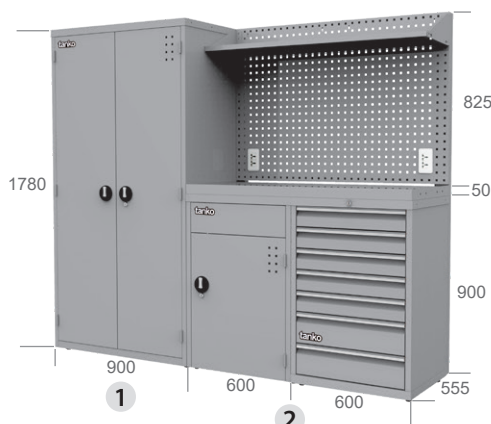

B combination

SY-02A W3000xD555XH1780

1 SAA-361 Storage Cabinet x1	3 SPQ-33A Panel set with light x1
2 SPQ-43A Panel set with light x1	SPW-3 Steel Top x1
SPW-4 Steel Top x1	SAA-331 Storage Cabinet x1
EGA-7041M Tool Cabinet is optional, refer to P21	

Includes SPA-1 Pole x 3

C combination

SY-03A W2100xD555XH1780

1 SAA-361 Storage Cabinet x1	2 SPQ-43A Panel set with light x1
	SPW-4 Steel Top x1
	SAG-231 Wastebin Cabinet x1
	SG-23071 Tool Cabinet x1

Includes SPA-1 Pole x 2