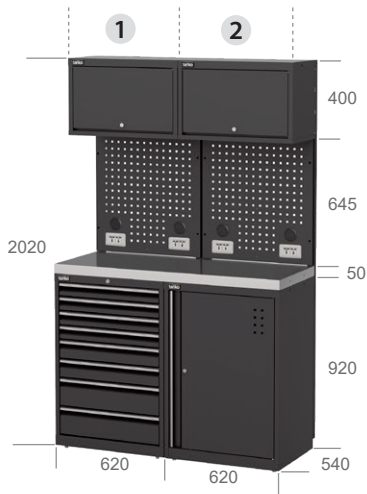

Combination

Combination 1

RY-01SA W1240xD540XH2020

1 RPH-61 Wall Cabinet x1	2 RPH-61 Wall Cabinet x1
RPQ-6063A Panel with Socket x1	RPQ-6063A Panel with Socket x1
RB-6098 Tool Cabinet x1	RA-6091 Storage Cabinet x1
RPW-12S Stainless Steel Top x1 (1,2 Shared)	

Includes RPA-1 Pole x 2 (4pcs)