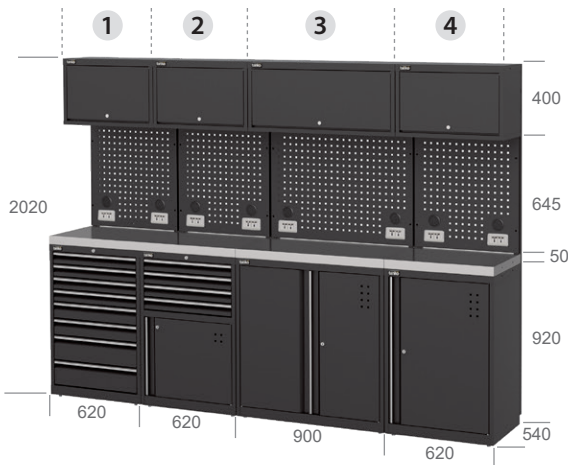

Combination 3

RY-03SA W2760xD540XH2020

1 RPH-61 Wall Cabinet x1	2 RPH-61 Wall Cabinet x1
RPQ-6063A Panel with Socket x1	RPQ-6063A Panel with Socket x1
RB-6098 Tool Cabinet x1	RC-6094 Tool Cabinet x1
RPW-12S Stainless Steel Top x1 (1,2 Shared)	
3 RPH-91 Wall Cabinet x1	4 RPH-61 Wall Cabinet x1
RPQ-9063A Panel with Socket x1	RPQ-6063A Panel with Socket x1
RPW-09S Stainless Steel Top x1	RPW-06S Stainless Steel Top x1
RA-9091 Storage Cabinet x1	RA-6091 Storage Cabinet x1

Includes RPA-1 Pole x 4 (8pcs)