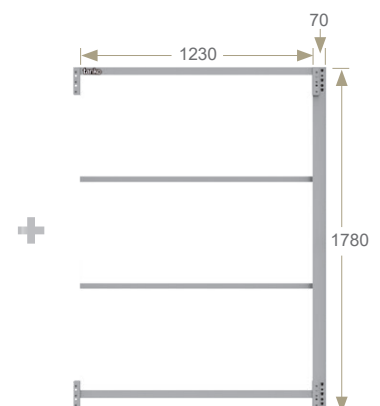

SCB-362

W900xD500xH1780

Drawer : 60 pcs

Drawer : 30 pcs

With 1 Shelf
Loading : 100kg

Modular Rack

Independent

SCC-461

W1370xD500xH1780

With 2 Shelves
Loading : 200kg

Linkable

SCC-462

W1300xD500xH1780

With 2 Shelves
Loading : 200kg

Desktop

Steel Top