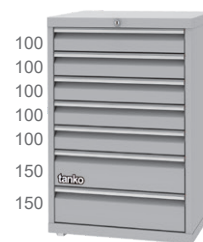

With 2 Shelves
Loading : 200kg / Shelf

SAA-231

W600xD515xH900

With 2 Shelves
Loading : 200kg / Shelf

Tool Cabinet

SAB-331

W900xD515xH900

Drawer loading : 45kg
With 2 Shelves
Loading : 100kg / Shelf