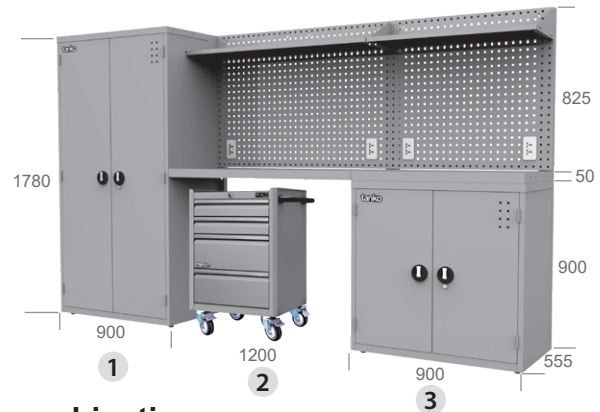

Combination