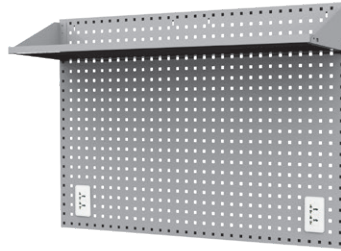

W1370xD500xH1780

With 2 Shelves
Loading : 200kg

Linkable

SCC-462

W1300xD500xH1780

With 2 Shelves
Loading : 200kg

Desktop

Steel Top

SPW-3	SPW-4
W900xD500xH50	W1200xD500xH50

Stainless Steel Top

SPW-3S	SPW-4S
W900xD500xH50	W1200xD500xH50

Panel

SPQ-32A	SPQ-33A	SPQ-42A	SPQ-43A
W900xD325xH825		W1200xD325xH825	
Panel : W900xH825mm Shelf : W895xD300xH28mm		Panel : W1200xH825mm Shelf : W1195xD300xH28mm	
Universal Socket 110V~220V x 2			
—	Light:10W LED	—	Light:10W LED