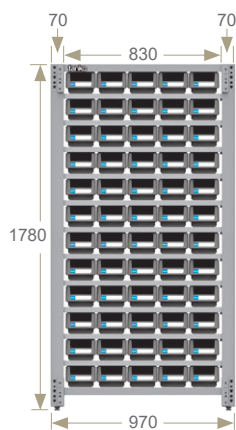

SG-23071

W600xD510xH900

Drawer loading : 45kg

Wastebin Cabinet

SAG-231

W600xD515xH900

Drawer Rack

Independent