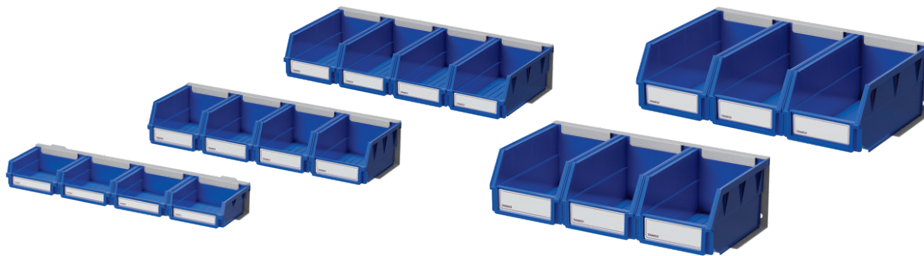

Hanging Bin Set

KPQ-4301	KPQ-4302	KPQ-4303	KPQ-4304	KPQ-4305
		L420		
TKI-8301 x 4 W105xD110xH50	TKI-8302x4 W105xD140xH75	TKI-8303x4 W105xD190xH75	TKI-8304x3 W140xD220xH124	TKI-8305x3 W140xD270xH125
● ● ● ●	● ● ● ●	● ● ● ●	● ● ● ●	● ● ● ●
1 set				

Hanging Bin Refer to P51

Bottle Holder

KP-4604
W390xD90xH85
4 bottles
1 pc

KP-4300
12 pcs

Suitable for all Tanko hanging bin
Hanging Bin Refer to P50~51

KP-17
W900xD300
1 Set