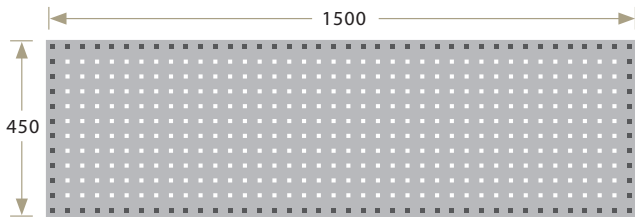

## Perforated Board

#304 Stainless Steel

Model No.	Dimensions	Color
KQ-306AS	W900xH450	Stainless Steel
KQ-306A	W900xH450	
KQ-308A	W1200xH450	
KQ-310A	W1500xH450	
KQ-312A	W1800xH450	
KQ-314A	W2100xH450	● ● ● ● ●
KQ-408A	W1200xH600	
KQ-410A	W1500xH600	
KQ-412A	W1800xH600	
KQ-414A	W2100xH600	

## Louvré Board

KH-306A

W900xH450

Can be installed onto wall, and be used with Hanging Bin. P51