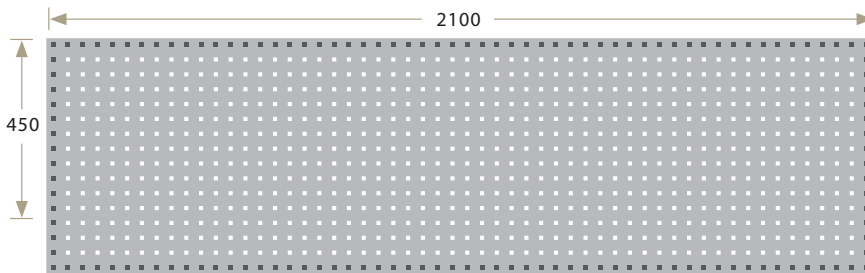

Perforated Board

Perforated Board

Can be installed onto wall, and be used with all Tanko hangers. P41~P43

Model No.	Dimensions	Color
KQ-306A	W900xH450	○ ● ● ● ● ●
KQ-308A	W1200xH450	●
KQ-310A	W1500xH450	●
KQ-312A	W1800xH450	●
KQ-314A	W2100xH450	●
KQ-408A	W1200xH600	●
KQ-410A	W1500xH600	●
KQ-412A	W1800xH600	●
KQ-414A	W2100xH600	●

Louvred Board

Can be installed onto wall, and be used with Hanging Bin. P51

KH-306
W900xH450
●

Stainless Steel Hooks

PATENTED 5kg load capacity

KP-7203
L30
○ ● ● ● ● ● ● ●
10 pcs

KP-7108
L80
○ ● ● ● ● ● ● ●
10 pcs