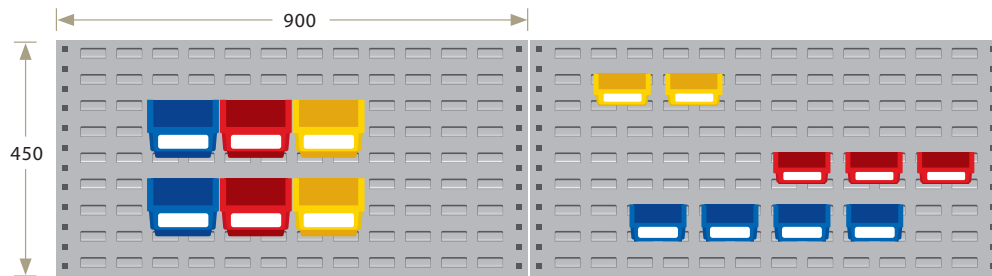

Perforated Board

Perforated Board

Can be installed onto wall, and be used with all Tanko hangers. P41~P43

Model No.	Dimensions	Color
KQ-306A	W900xH450	○ ● ● ● ● ●
KQ-308A	W1200xH450	●
KQ-310A	W1500xH450	●
KQ-312A	W1800xH450	●
KQ-314A	W2100xH450	●
KQ-408A	W1200xH600	●
KQ-410A	W1500xH600	●
KQ-412A	W1800xH600	●
KQ-414A	W2100xH600	●

Louvred Board

Can be installed onto wall, and be used with Hanging Bin. P51

KH-306
W900xH450
●

Stainless Steel Hooks

PATENTED 5kg load capacity

KP-7203
L30
○ ● ● ● ● ● ● ●
10 pcs

KP-7108
L80
○ ● ● ● ● ● ● ●
10 pcs