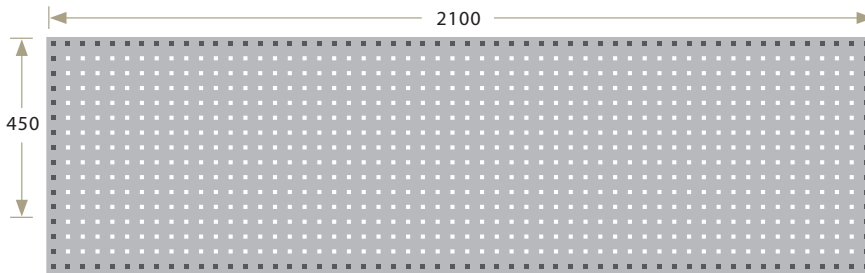

## Perforated Board

#304 Stainless Steel

Model No.	Dimensions	Color
KQ-306AS	W900xH450	Stainless Steel
KQ-306A	W900xH450	
KQ-308A	W1200xH450	
KQ-310A	W1500xH450	
KQ-312A	W1800xH450	
KQ-314A	W2100xH450	● ● ● ● ●
KQ-408A	W1200xH600	
KQ-410A	W1500xH600	
KQ-412A	W1800xH600	
KQ-414A	W2100xH600	

## Louvré Board

KH-306A

W900xH450

Can be installed onto wall, and be used with Hanging Bin. P51