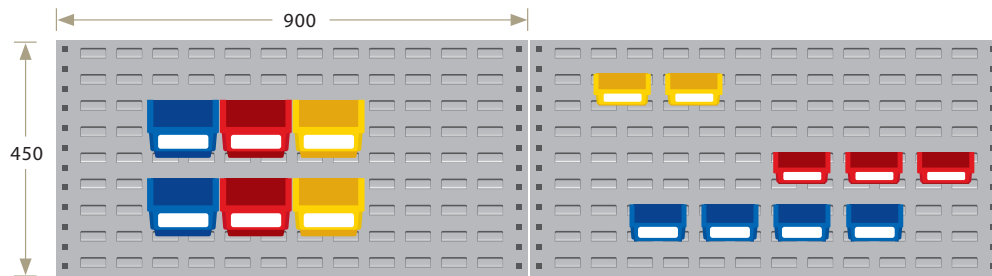

## Louvré Board

KH-306A

W900xH450

Can be installed onto wall, and be used with Hanging Bin. P51