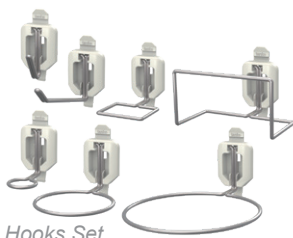

Can be installed onto wall, and be used with all Tanko hangers. P41~P43

## Louvré Board

KH-306A

W900xH450

Can be installed onto wall, and be used with Hanging Bin. P51

## Stainless Steel Hooks

**PATENTED** **5kg** load capacity

Hooks Set

KPQ-C

KP-7203x3pcs. KP-7018x2pcs  
 KP-7604x1pc. KP-7308x1pc  
 KP-7502x1pc. KP-7506x1pc  
 KP-7510x1pc

10 pcs

Stainless steel

V Hook