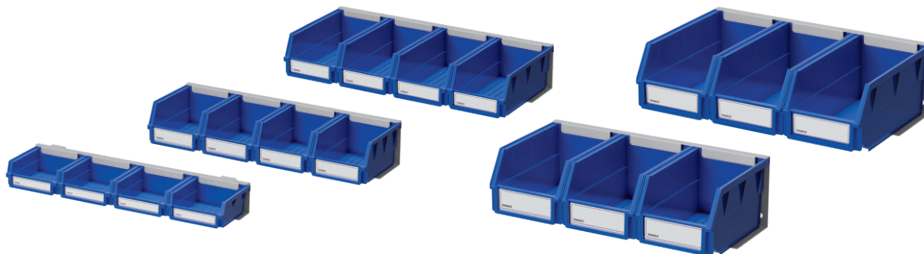

Hanging Bin Set

KPQ-4301	KPQ-4302	KPQ-4303	KPQ-4304	KPQ-4305
L420				
TKI-8301 x 4 W105xD110xH50	TKI-8302x4 W105xD140xH75	TKI-8303x4 W105xD190xH75	TKI-8304x3 W140xD220xH124	TKI-8305x3 W140xD270xH125
● ● ● ●	● ● ● ●	● ● ● ●	● ● ● ●	● ● ● ●
1 set				

Hanging Bin Refer to P51

Bottle Holder

KP-4604
W390xD90xH85
4 bottles
1 pc

KP-4300
12 pcs

Suitable for all Tanko hanging bin

Hanging Bin Refer to P50~51