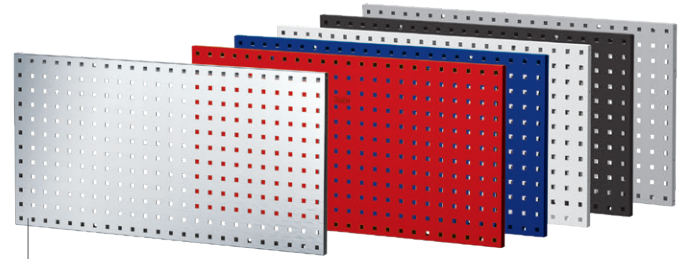

## Perforated Board

#304 Stainless Steel

Model No.	Dimensions	Color
KQ-306AS	W900xH450	Stainless Steel
KQ-306A	W900xH450	
KQ-308A	W1200xH450	
KQ-310A	W1500xH450	
KQ-312A	W1800xH450	
KQ-314A	W2100xH450	● ● ● ● ●
KQ-408A	W1200xH600	
KQ-410A	W1500xH600	
KQ-412A	W1800xH600	
KQ-414A	W2100xH600	

## Louvré Board

KH-306A

W900xH450

Can be installed onto wall, and be used with Hanging Bin. P51