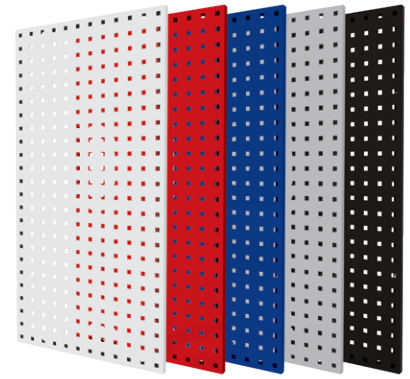

Perforated Board

Perforated Board

Can be installed onto wall, and be used with all Tanko hangers. P41~P43

Model No.	Dimensions	Color
KQ-306A	W900xH450	○ ● ● ● ● ●
KQ-308A	W1200xH450	●
KQ-310A	W1500xH450	●
KQ-312A	W1800xH450	●
KQ-314A	W2100xH450	●
KQ-408A	W1200xH600	●
KQ-410A	W1500xH600	●
KQ-412A	W1800xH600	●
KQ-414A	W2100xH600	●

Louvred Board

Can be installed onto wall, and be used with Hanging Bin. P51

KH-306
W900xH450
●

Stainless Steel Hooks

PATENTED 5kg load capacity

KP-7203
L30
○ ● ● ● ● ● ● ●
10 pcs

KP-7108
L80
○ ● ● ● ● ● ● ●
10 pcs