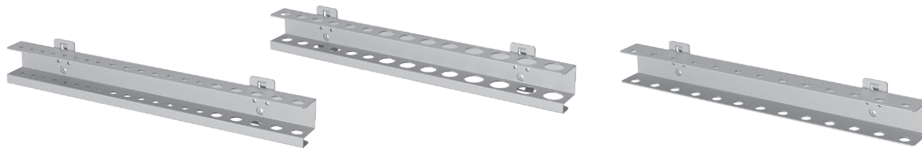

Hangers

Drill Holder

KP-4120	KP-4114
L390	L390
Ø5x8 . Ø8x7 . Ø13x5	Ø14x6 . Ø19x4 . Ø22x4
20 holes	14 holes
1 pc	

Screwdriver Holder

KP-4213
L390
Ø8x7 . Ø10x6
13 holes
1 pc

T Handle Holder

KP-4504
W88xD110xH62
4 T handles
1 pc

KP-4802
W134xD(125~475)xH216 mm
VESA 75x75 / 100x100
5kg load capacity
Fits for most of 27" displays

Swivel left and right $\pm 180^\circ$
Tilted up and down $\pm 30^\circ$

KPQ-4306	KPQ-4307
L456	L608
TK-8722x2 . TK-8723x2	TK-8722x2 . TK-8723x3
TK-8722 : W148xD74xH45 . TK-8723 : W148xD148xH45	
1 set	

KP-4418
L430
18 clips
1 pc