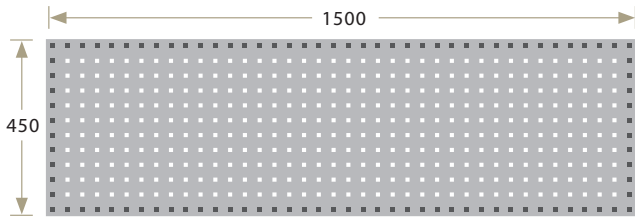

Perforated Board

Perforated Board

Can be installed onto wall, and be used with all Tanko hangers. P41~P43

Model No.	Dimensions	Color
KQ-306A	W900xH450	○ ● ● ● ● ●
KQ-308A	W1200xH450	●
KQ-310A	W1500xH450	●
KQ-312A	W1800xH450	●
KQ-314A	W2100xH450	●
KQ-408A	W1200xH600	●
KQ-410A	W1500xH600	●
KQ-412A	W1800xH600	●
KQ-414A	W2100xH600	●

Louvred Board

Can be installed onto wall, and be used with Hanging Bin. P51

KH-306
W900xH450
●

Stainless Steel Hooks

PATENTED 5kg load capacity

KP-7203
L30
○ ● ● ● ● ● ● ●
10 pcs

KP-7108
L80
○ ● ● ● ● ● ● ●
10 pcs