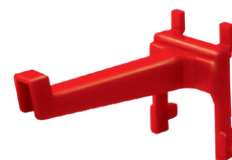

Double Hook-L

KP-6208

W65xD105xH60

10 pcs
4kg load capacity

Single Hook-L

KP-6308

W50xD100xH60

10 pcs
4kg load capacity