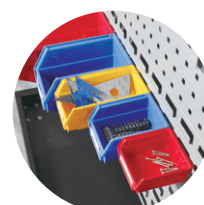

Hanger Rack

With levelers screws

Shelves are optional

Adjustable divider
100% extension

Perforated board can be used with all Tanko hangers.
Refer to P41~P43

KG 45kg per drawer

DA-31

W1013xD496xH1663

W1013xD496xH1663

Drawer Divider : 2pcs each

DB Shelf

DP-01A

W996xD316xH41

Shelf Loading : 50kg

PU casters with total
KG 250kg load capacity

With levelers screws

KP-17 shelf is optional.
 Refer to P43

Hooks can be applied to perforated boards.
 Refer to P41~P43

Hanging bin can be applied to louvred boards.
 Refer to P51

Perforated board color: red, blue, white, gray and black are available.