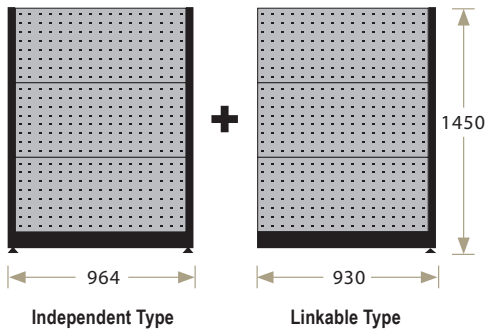

KP-17 shelf is
 optional.
 Refer to P43

Hooks can be applied
 to perforated boards.
 Refer to P41~P43

Hanging bin can
 be applied
 to louvred boards.
 Refer to P51

Perforated board color: red, blue, white, gray and black are available.

Specification ▼

R : Independent Type **2** : 2 boards / side
L : Linkable Type **3** : 3 boards / side
M : Mobile Type **4** : 4 boards / side

K R - 1 4 4 0

1 : Single-sided
2 : Double-sided

of Louvred
 Board

of Perforated
 Board

Independent Type / Linkable Type

Single-sided

Independent Model No.	KR-1303	KR-1312	KR-1321	KR-1330
Linkable Model No.	KL-1303	KL-1312	KL-1321	KL-1330
Perforated Board (Qty)	—	1	2	3
Louvred Board (Qty)	3	2	1	—
Color	●	●	●	○ ● ● ● ●