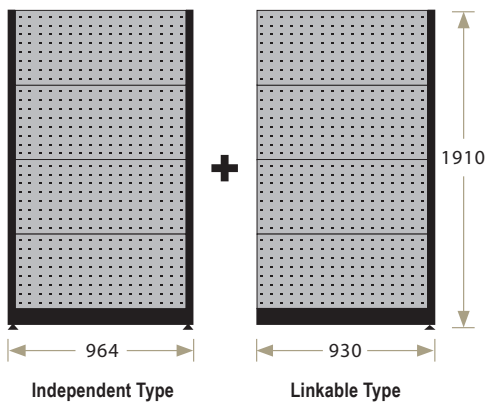

KP-17 shelf is optional.
 Refer to P43

Hooks can be applied to perforated boards.
 Refer to P41~P43

Hanging bin can be applied to louvred boards.
 Refer to P51

Perforated board color: red, blue, white, gray and black are available.

Specification ▼

R : Independent Type **2** : 2 boards / side
L : Linkable Type **3** : 3 boards / side
M : Mobile Type **4** : 4 boards / side

K R - 1 4 4 0

1 : Single-sided
2 : Double-sided

of Louvred Board

of Perforated Board

Independent Type / Linkable Type

Single-sided

Independent Model No.	KR-1303	KR-1312	KR-1321	KR-1330
Linkable Model No.	KL-1303	KL-1312	KL-1321	KL-1330
Perforated Board (Qty)	—	1	2	3
Louvred Board (Qty)	3	2	1	—
Color	●	●	●	○ ● ● ● ●