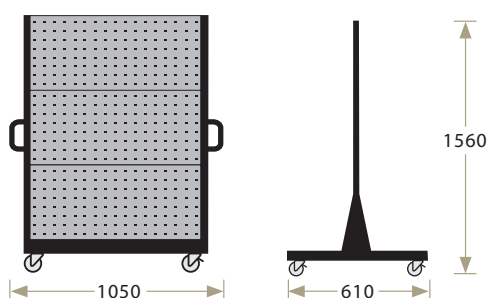

Mobile Type

Double-sided

Model No.	KM-2204	KM-2222	KM-2240
Perforated Board (Qty)	—	2	4
Louvred Board (Qty)	4	2	—
Color	●	●	○ ● ● ● ●

Double-sided

Model No.	KM-2306	KM-2324	KM-2342	KM-2360
Perforated Board (Qty)	—	2	4	6
Louvred Board (Qty)	6	4	2	—
Color	●	●	●	○ ● ● ● ●