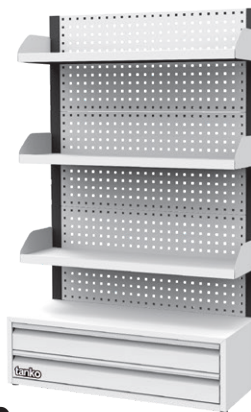

Hanger Rack

With levelers screws

Shelves are optional

Adjustable divider
100% extension

Perforated board can be used with all Tanko hangers.
Refer to P41~P43

KG 45kg per drawer

DA-31

W1013xD496xH1663

Drawer Divider : 2pcs each

DA-32

W1013xD496xH1663

Drawer Divider : 2pcs each

DB-31

W1013xD496xH1663

Drawer Divider : 2pcs each

DB-32

W1013xD496xH1663

Drawer Divider : 2pcs each

DB Shelf

DP-01A

W996xD316xH41

Shelf Loading : 50kg

PU casters with total
KG 250kg load capacity

With
 levelers screws

KP-17 shelf is
 optional.
 Refer to P43

Hooks can be applied
 to perforated boards.
 Refer to P41~P43

Hanging bin can
 be applied
 to louvred boards.
 Refer to P51

Perforated board color: red, blue, white, gray and black are available.