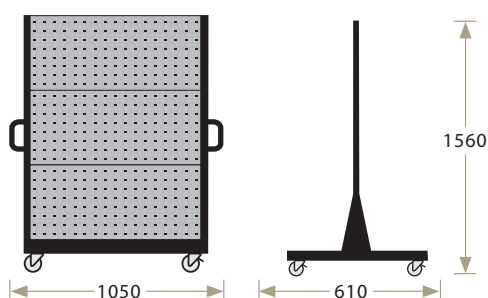

Mobile Type

Double-sided

Model No.	KM-2204	KM-2222	KM-2240
Perforated Board (Qty)	—	2	4
Louvred Board (Qty)	4	2	—
Color	●	●	○ ● ● ● ●

Double-sided

Model No.	KM-2306	KM-2324	KM-2342	KM-2360
Perforated Board (Qty)	—	2	4	6
Louvred Board (Qty)	6	4	2	—
Color	●	●	●	○ ● ● ● ●