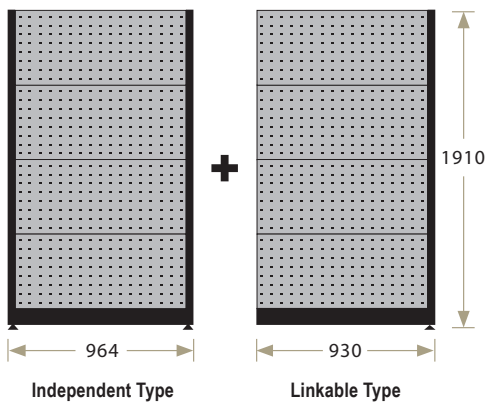

KP-17 shelf is
 optional.
 Refer to P43

Hooks can be applied
 to perforated boards.
 Refer to P41~P43

Hanging bin can
 be applied
 to louvred boards.
 Refer to P51

Perforated board color: red, blue, white, gray and black are available.

Specification ▼

R : Independent Type **2** : 2 boards / side
L : Linkable Type **3** : 3 boards / side
M : Mobile Type **4** : 4 boards / side

K R - 1 4 4 0

1 : Single-sided
2 : Double-sided

of Louvred
 Board

of Perforated
 Board

Independent Type / Linkable Type

Single-sided

Independent Model No.	KR-1303	KR-1312	KR-1321	KR-1330
Linkable Model No.	KL-1303	KL-1312	KL-1321	KL-1330
Perforated Board (Qty)	—	1	2	3
Louvred Board (Qty)	3	2	1	—
Color	●	●	●	○ ● ● ● ●