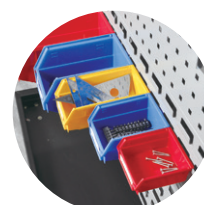

Hanger Rack

With levelers screws

Shelves are optional

Adjustable divider
100% extension

Perforated board can be used with all Tanko hangers.
Refer to P41~P43

KG 45kg per drawer

DA-31

W1013xD496xH1663

W1013xD496xH1663

Drawer Divider : 2pcs each

DB Shelf

DP-01A

W996xD316xH41

Shelf Loading : 50kg

PU casters with total
KG 250kg load capacity

With
 levelers screws

KP-17 shelf is
 optional.
 Refer to P43

Hooks can be applied
 to perforated boards.
 Refer to P41~P43

Hanging bin can
 be applied
 to louvred boards.
 Refer to P51

Perforated board color: red, blue, white, gray and black are available.