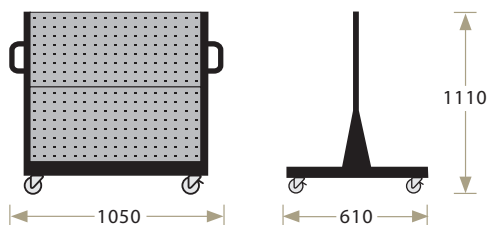

Mobile Type

Double-sided

Model No.	KM-2204	KM-2222	KM-2240
Perforated Board (Qty)	—	2	4
Louvred Board (Qty)	4	2	—
Color	●	●	○ ● ● ● ●

Double-sided

Model No.	KM-2306	KM-2324	KM-2342	KM-2360
Perforated Board (Qty)	—	2	4	6
Louvred Board (Qty)	6	4	2	—
Color	●	●	●	○ ● ● ● ●