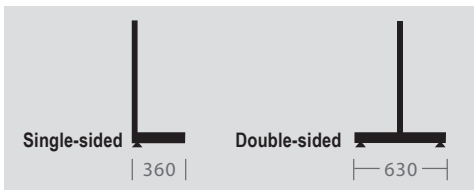

Specification ▼

R : Independent Type **2** : 2 boards / side
L : Linkable Type **3** : 3 boards / side
M : Mobile Type **4** : 4 boards / side

K R - 1 4 4 0

1 : Single-sided
2 : Double-sided

of Louvred Board

of Perforated Board

Independent Type / Linkable Type

Single-sided

Independent Model No.	KR-1303	KR-1312	KR-1321	KR-1330
Linkable Model No.	KL-1303	KL-1312	KL-1321	KL-1330
Perforated Board (Qty)	—	1	2	3
Louvred Board (Qty)	3	2	1	—
Color	●	●	●	○ ● ● ● ●