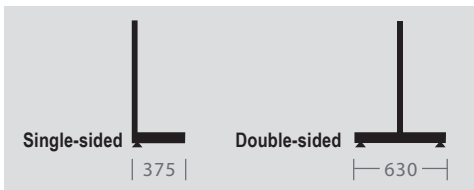

Specification ▼

R : Independent Type **2** : 2 boards / side
L : Linkable Type **3** : 3 boards / side
M : Mobile Type **4** : 4 boards / side

K R - 1 4 4 0

1 : Single-sided
2 : Double-sided

of Louvred
 Board

of Perforated
 Board

Independent Type / Linkable Type

Single-sided

Independent Model No.	KR-1303	KR-1312	KR-1321	KR-1330
Linkable Model No.	KL-1303	KL-1312	KL-1321	KL-1330
Perforated Board (Qty)	—	1	2	3
Louvred Board (Qty)	3	2	1	—
Color	●	●	●	○ ● ● ● ●