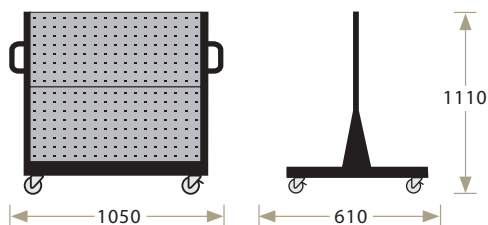

Mobile Type

Double-sided

Model No.	KM-2204	KM-2222	KM-2240
Perforated Board (Qty)	—	2	4
Louvred Board (Qty)	4	2	—
Color	●	●	○ ● ● ● ●

Double-sided

Model No.	KM-2306	KM-2324	KM-2342	KM-2360
Perforated Board (Qty)	—	2	4	6
Louvred Board (Qty)	6	4	2	—
Color	●	●	●	○ ● ● ● ●