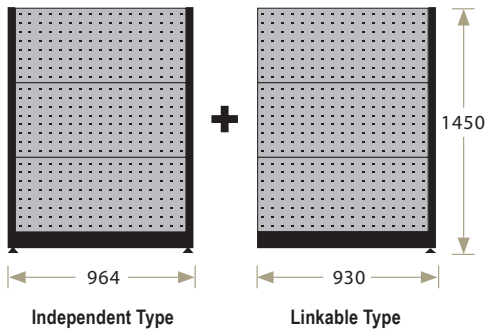

KP-17 shelf is optional.
 Refer to P43

Hooks can be applied to perforated boards.
 Refer to P41~P43

Hanging bin can be applied to louvred boards.
 Refer to P51

Perforated board color: red, blue, white, gray and black are available.

Specification ▼

R : Independent Type **2** : 2 boards / side
L : Linkable Type **3** : 3 boards / side
M : Mobile Type **4** : 4 boards / side

K R - 1 4 4 0

1 : Single-sided
2 : Double-sided

of Louvred Board

of Perforated Board

Independent Type / Linkable Type

Single-sided

Independent Model No.	KR-1303	KR-1312	KR-1321	KR-1330
Linkable Model No.	KL-1303	KL-1312	KL-1321	KL-1330
Perforated Board (Qty)	—	1	2	3
Louvred Board (Qty)	3	2	1	—
Color	●	●	●	○ ● ● ● ●