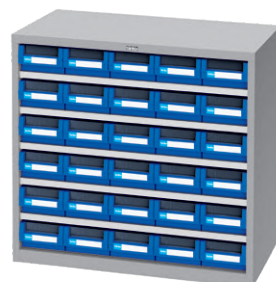

Drawer : TR-4116 x 15

W900xD420xH468

RM-318

Drawer : TR-4116 x 18

W560xD420xH880

RM-530

Drawer : TR-4116 x 30

W900xD420xH880

RM-560

Drawer : TR-4116 x 60

W900xD420xH1760

Tilt Out Bin

PC bins are suitable for oily items. 50° tilt out angle.

Can be applied to perforated boards with optional clips.

Bins are removable for easy access, refilling and cleaning.