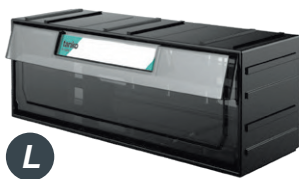

RM-560

Drawer : TR-4116 x 60

W900xD420xH1760

Tilt Out Bin

PC bins are suitable for oily items. 50° tilt out angle.

Can be applied to perforated boards with optional clips.

Bins are removable for easy access, refilling and cleaning.