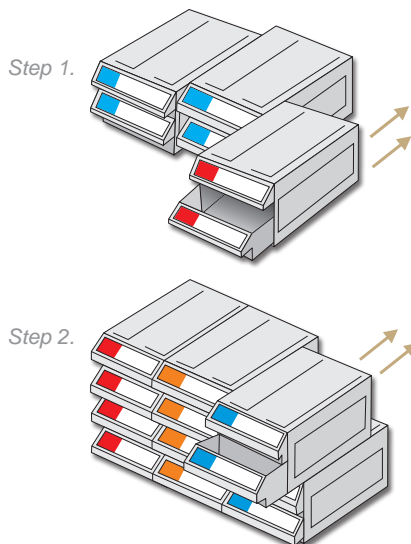

Team Case

PS drawers are not suitable for oily items

TKI-301

Outer Dimensions : W128xD195xH86

Drawer : W111xD168xH75

12 pcs / CTN
with colored label

TKI-302

Outer Dimensions : W128xD195xH86

Drawer : W111xD168xH35

12 pcs / CTN
with colored label

TKI-304

Outer Dimensions : W128xD195xH86

Drawer : W50xD168xH35

12 pcs / CTN
with colored label