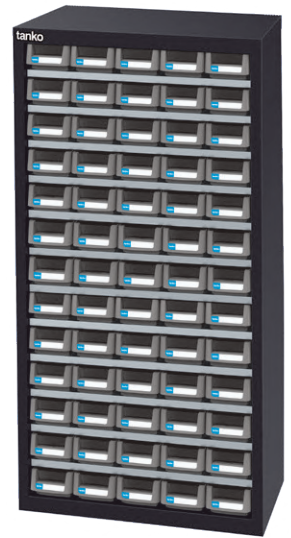

CEA-324 Drawer : CEA x 24 W600xD283xH720	CEA-330 Drawer : CEA x 30 W600xD283xH880	CEA-330D Drawer : CEA x 30 Handle with lock W640xD340xH925
---	---	--

CEH-324 Drawer : CEH x 24 W450xD240xH650	CEH-448 Drawer : CEH x 48 W600xD240xH940	CEH-448D Drawer : CEH x 48 Handle with lock W645xD295xH1000
---	---	---

Parts Cabinet

RB Parts Cabinet

 PATENTED

TB-1016

PP+PS

Outer Dimensions : W160xD450xH117
Inner Dimensions : W120xD385xH98

10kg load capacity

Each drawer includes one divider.

RB-530

Drawer : TB-1016 x 30

W900xD500xH900

RB-565

Drawer : TB-1016 x 65

W900xD500xH1800

RM Parts Cabinet

TR-4116