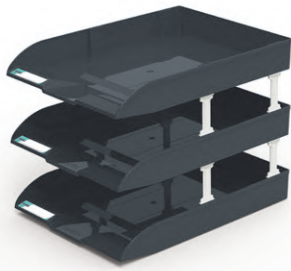

Documents Cabinet

Documents Tray

TOA-14

W260xD350xH265

3pcs Pack