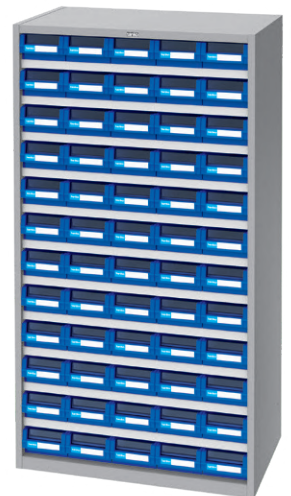

Drawer : TR-4116 x 15

W900xD420xH468

RM-318

Drawer : TR-4116 x 18

W560xD420xH880

RM-530

Drawer : TR-4116 x 30

W900xD420xH880

RM-560

Drawer : TR-4116 x 60

W900xD420xH1760

Tilt Out Bin

PC bins are suitable for oily items. 50° tilt out angle.

Can be applied to perforated boards with optional clips.

Bins are removable for easy access, refilling and cleaning.